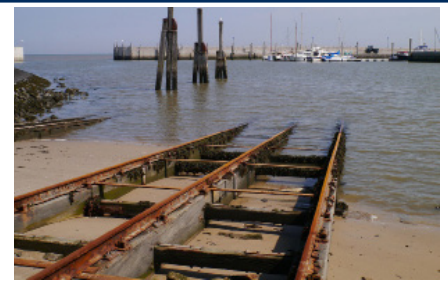

Steamboat Railings

Approx target size: 3 x 0.5 x 50 m