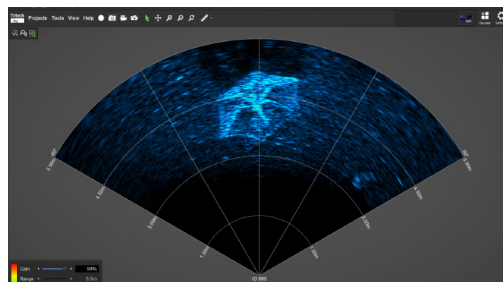

Gemini Imaging Sonars

Comparison sheet

Tritech has a range of Multibeam imaging sonars which can be used for shallow water operations and also deep water operations. The Gemini sonars are suitable for integration onto ROVs, AUVs, Vessel/Pole mounted and Diver Navigation Platforms.

Gemini 720is

Deep water navigation, obstacle avoidance and target inspection.

Specification	MicronGemini 720s	Gemini 720ik	Gemini 1200ikd		Gemini 720is	
Operating frequency	720 kHz	720 kHz	720 kHz	1200 kHz	720 kHz	
Horizontal beamwidth	90°	120°	120°		120°	
Vertical beamwidth	20°	20°	20°	12°	20°	
Effective angular resolution	0.7°	0.25°	0.25°	0.12°	0.25°	
Maximum range	50 m	120 m	120 m	50 m	120 m	
Range resolution	8 mm	4 mm	4 mm	2.4 mm	4 mm	
Minimum range	0.2 m	0.2 m	0.1 m		0.2 m	
Supply voltage	12 to 48 V DC	19 to 74 V DC	19 to 74 V DC		19 to 74 V DC	
Comms	Ethernet Serial (RS232 / RS485)	Ethernet	Ethernet		Ethernet VDSL	
Material	Aluminium	Aluminium	Aluminium		Alu	Titanium
Depth rating	300 m or 750 m	500 m	350 m	1000 m	1000 m	4000 m
Weight in air	0.43 kg	1.40 kg	1.46 kg	2.03 kg	3.4 kg	5.0 kg
Weight in water	0.24 kg	0.43 kg	0.44 kg	0.92 kg	1.3 kg	3.0 kg
Temperature rating	-10 °C to 35 °C (operating), -20 °C to 50 °C (storage)					

Underwater Targets and Identification

MicronGemini 720s

Approx target range = 7.5 m

Tyres on seabed

Approx target size: 2 x 2 x 4 m

Gemini 720ik

Approx target range = 4.5 m

Umbrella

Approx target size: 1.5 x 1.5 x 2 m

Gemini 1200ikd

Approx target range = 10 m

Steamboat Railings

Approx target size: 3 x 0.5 x 50 m

Gemini 720is

Approx target range = 30 m

Offshore Wind Turbine