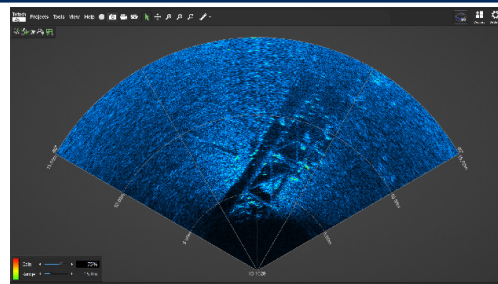

Gemini Imaging Sonars

Comparison sheet

Tritech has a range of Multibeam imaging sonars which can be used for shallow water operations and also deep water operations. The Gemini sonars are suitable for integration onto ROVs, AUVs, Vessel/Pole mounted and Diver Navigation Platforms.

Gemini 720is

Deep water navigation, obstacle avoidance and target inspection.

Specification	MicronGemini 720s	Gemini 720ik	Gemini 1200ikd		Gemini 720is	
Operating frequency	720 kHz	720 kHz	720 kHz	1200 kHz	720 kHz	
Horizontal beamwidth	90°	120°	120°		120°	
Vertical beamwidth	20°	20°	20°	12°	20°	
Effective angular resolution	0.7°	0.25°	0.25°	0.12°	0.25°	
Maximum range	50 m	120 m	120 m	50 m	120 m	
Range resolution	8 mm	4 mm	4 mm	2.4 mm	4 mm	
Minimum range	0.2 m	0.2 m	0.1 m		0.2 m	
Supply voltage	12 to 48 V DC	19 to 74 V DC	19 to 74 V DC		19 to 74 V DC	
Comms	Ethernet Serial (RS232 / RS485)	Ethernet	Ethernet		Ethernet VDSL	
Material	Aluminium	Aluminium	Aluminium		Alu	Titanium
Depth rating	300 m or 750 m	500 m	350 m	1000 m	1000 m	4000 m
Weight in air	0.43 kg	1.40 kg	1.46 kg	2.03 kg	3.4 kg	5.0 kg
Weight in water	0.24 kg	0.43 kg	0.44 kg	0.92 kg	1.3 kg	3.0 kg
Temperature rating	-10 °C to 35 °C (operating), -20 °C to 50 °C (storage)					

Underwater Targets and Identification

MicronGemini 720s

Approx target range = 7.5 m

Tyres on seabed

Approx target size: 2 x 2 x 4 m

Gemini 720ik

Approx target range = 4.5 m

Umbrella

Approx target size: 1.5 x 1.5 x 2 m

Gemini 1200ikd

Approx target range = 10 m

Steamboat Railings

Approx target size: 3 x 0.5 x 50 m

Gemini 720is

Approx target range = 30 m

Offshore Wind Turbine