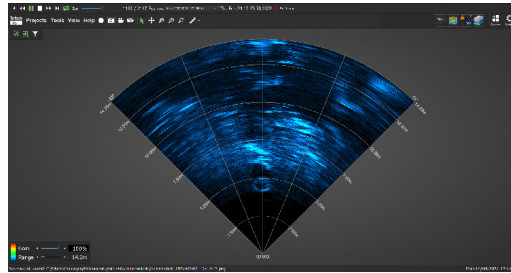

Gemini Imaging Sonars

Comparison sheet

Tritech has a range of Multibeam imaging sonars which can be used for shallow water operations and also deep water operations. The Gemini sonars are suitable for integration onto ROVs, AUVs, Vessel/Pole mounted and Diver Navigation Platforms.

Gemini 720is

Deep water navigation, obstacle avoidance and target inspection.

Specification	MicronGemini 720s	Gemini 720ik	Gemini 1200ikd		Gemini 720is	
Operating frequency	720 kHz	720 kHz	720 kHz	1200 kHz	720 kHz	
Horizontal beamwidth	90°	120°	120°		120°	
Vertical beamwidth	20°	20°	20°	12°	20°	
Effective angular resolution	0.7°	0.25°	0.25°	0.12°	0.25°	
Maximum range	50 m	120 m	120 m	50 m	120 m	
Range resolution	8 mm	4 mm	4 mm	2.4 mm	4 mm	
Minimum range	0.2 m	0.2 m	0.1 m		0.2 m	
Supply voltage	12 to 48 V DC	19 to 74 V DC	19 to 74 V DC		19 to 74 V DC	
Comms	Ethernet Serial (RS232 / RS485)	Ethernet	Ethernet		Ethernet VDSL	
Material	Aluminium	Aluminium	Aluminium		Alu	Titanium
Depth rating	300 m or 750 m	500 m	350 m	1000 m	1000 m	4000 m
Weight in air	0.43 kg	1.40 kg	1.46 kg	2.03 kg	3.4 kg	5.0 kg
Weight in water	0.24 kg	0.43 kg	0.44 kg	0.92 kg	1.3 kg	3.0 kg
Temperature rating	-10 °C to 35 °C (operating), -20 °C to 50 °C (storage)					

Underwater Targets and Identification

MicronGemini 720s

Approx target range = 7.5 m

Tyres on seabed

Approx target size: 2 x 2 x 4 m

Gemini 720ik

Approx target range = 4.5 m

Umbrella