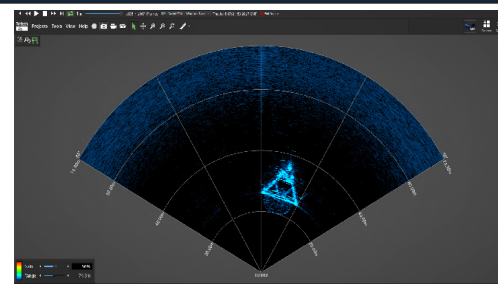

Gemini 720is

Deep water navigation, obstacle avoidance and target inspection.

Specification	MicronGemini 720s	Gemini 720ik	Gemini 1200ikd		Gemini 720is	
Operating frequency	720 kHz	720 kHz	720 kHz	1200 kHz	720 kHz	
Horizontal beamwidth	90°	120°	120°		120°	
Vertical beamwidth	20°	20°	20°	12°	20°	
Effective angular resolution	0.7°	0.25°	0.25°	0.12°	0.25°	
Maximum range	50 m	120 m	120 m	50 m	120 m	
Range resolution	8 mm	4 mm	4 mm	2.4 mm	4 mm	
Minimum range	0.2 m	0.2 m	0.1 m		0.2 m	
Supply voltage	12 to 48 V DC	19 to 74 V DC	19 to 74 V DC		19 to 74 V DC	
Comms	Ethernet Serial (RS232 / RS485)	Ethernet	Ethernet		Ethernet VDSL	
Material	Aluminium	Aluminium	Aluminium		Alu	Titanium
Depth rating	300 m or 750 m	500 m	350 m	1000 m	1000 m	4000 m
Weight in air	0.43 kg	1.40 kg	1.46 kg	2.03 kg	3.4 kg	5.0 kg
Weight in water	0.24 kg	0.43 kg	0.44 kg	0.92 kg	1.3 kg	3.0 kg
Temperature rating	-10 °C to 35 °C (operating), -20 °C to 50 °C (storage)					

Underwater Targets and Identification

MicronGemini 720s

Approx target range = 7.5 m

Tyres on seabed

Approx target size: 2 x 2 x 4 m

Gemini 720ik

Approx target range = 4.5 m

Umbrella

Approx target size: 1.5 x 1.5 x 2 m

Gemini 1200ikd

Approx target range = 10 m

Steamboat Railings

Approx target size: 3 x 0.5 x 50 m

Gemini 720is

Approx target range = 30 m

Offshore Wind Turbine

Approx target size: 10 x 10 x 10 m